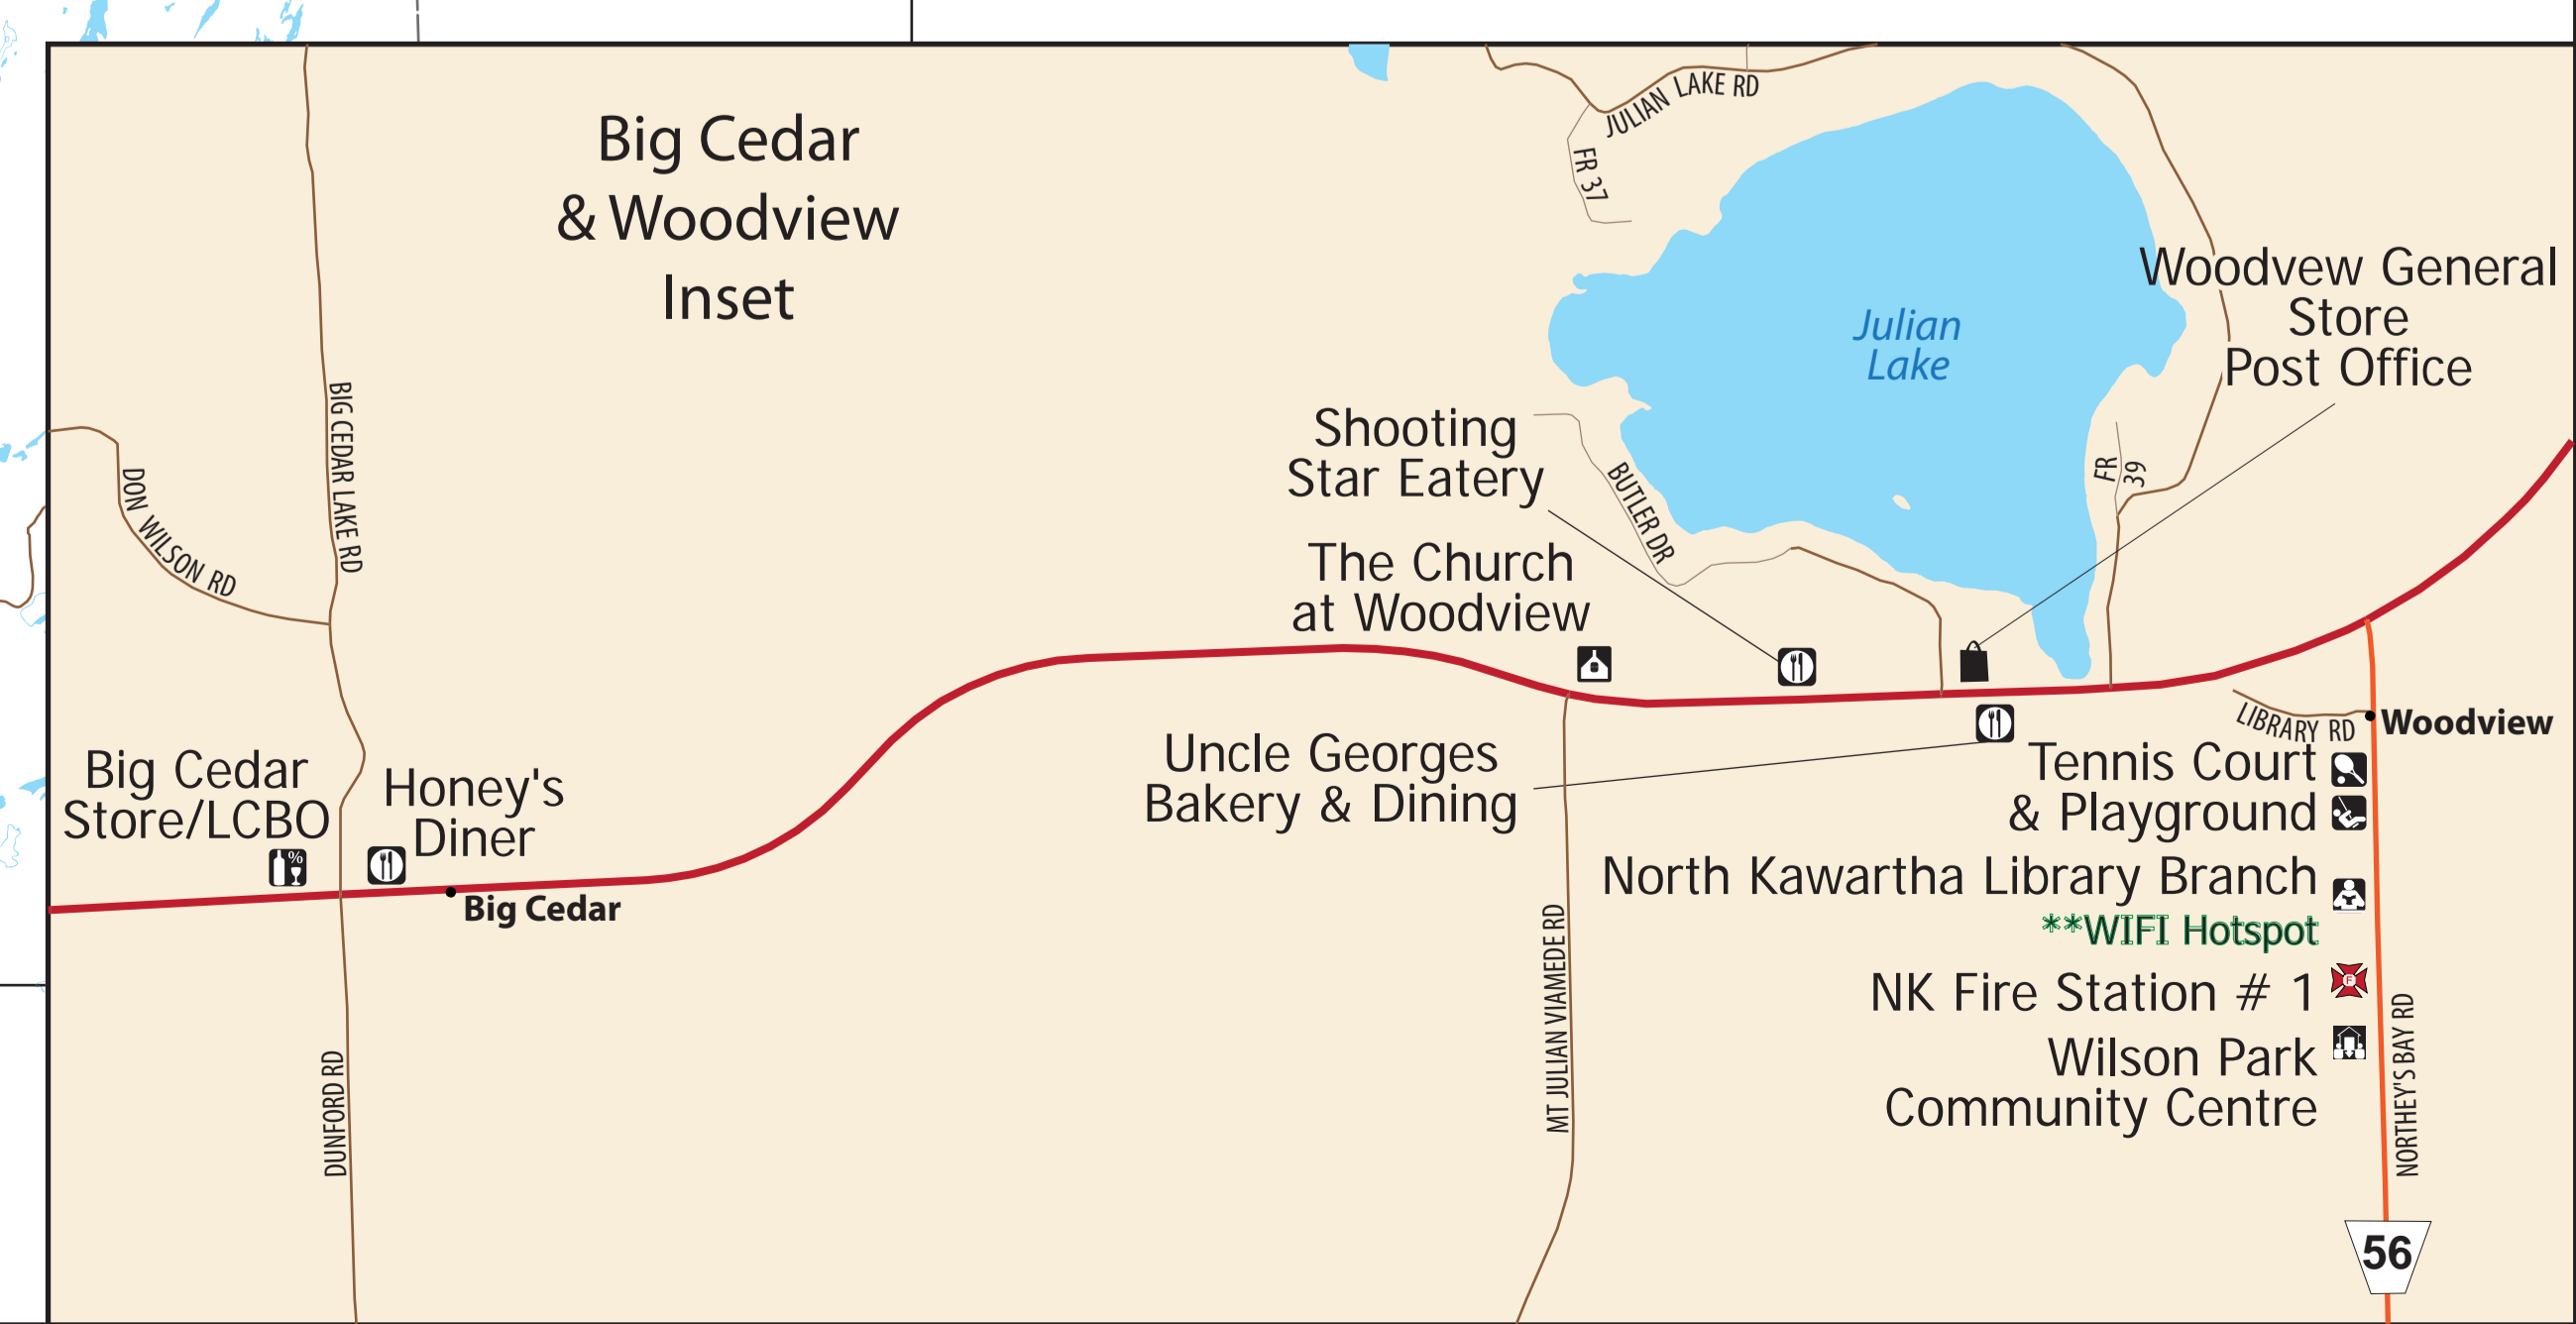

280 Burleigh Street
Apsley, ON K0L 1A0
(705) 656-4445
www.northkawartha.on.ca
<http://www.facebook.com/NorthKawartha>
<https://twitter.com/#!/NorthKawartha>

1. **Legend**
2. Accommodations
   - Bank
   - Beach
   - Boat Launch
   - Church
   - Community Centre
   - Daycare/Childcare
   - Fire Hall
   - Golf Course
   - Heliport
   - LCBO
   - Library
   - Marina
   - Medical Centre
   - Municipal Office
   - Park - Municipal
   - Pharmacy
   - Post Office
   - Playground
   - Public Agency
   - Public Washroom
   - Recycling Depot
   - Resort
   - Restaurant
   - Royal Canadian Legion
   - School
   - Service Station, Gas
   - Shopping
   - Tennis Court
   - Trent Severn Lock
   - Provincial Park
   - Kings Hwy
   - County Rd
   - Township Rd
   - Private Rd
   - Lakes
   - Streams